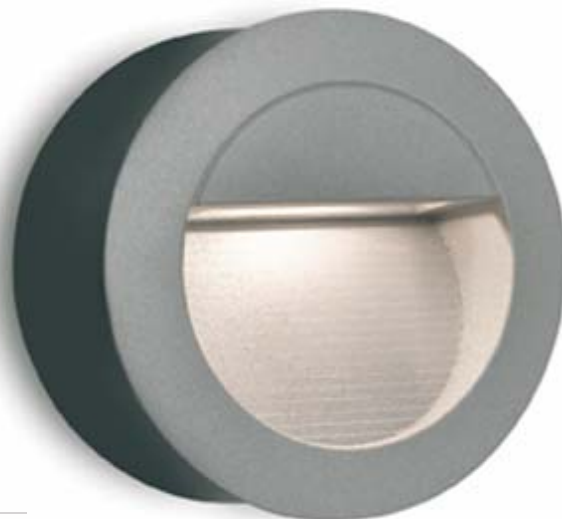

RACING LED Grey recessed lamp

Ref. 70606

Modern downlight made from aluminium die casting with a PVC transparent diffuser. 12 LED 0,1W/ LED 3800-4200K 60Lm 1,4W included.

Specifications

Bulb:	12 LED 0,1W/LED 3800-4200K 48LM T:1,4W
Bulb included:	Yes
Transformer:	Driver
Transformer included:	Yes
IP:	65
Class:	II
Material:	Cast aluminium and pvc transparent diffuser
Length:	125 mm
Net Width:	60 mm
Height:	125 mm
Net Weight:	0,35 kg
Volume:	0,001531 m3