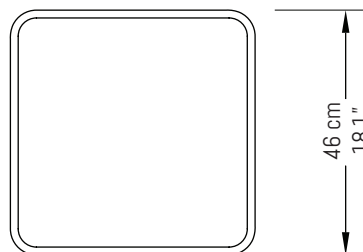

Qube | dimensions

pouf | design by Mast

Finishing

All products are available in natural carbon fiber, olive green, pure white, cappuccino and passion red with matte or glossy finishing.

Custom finishing

Special colors based on RAL color library and bare metal finishing with surcharge.