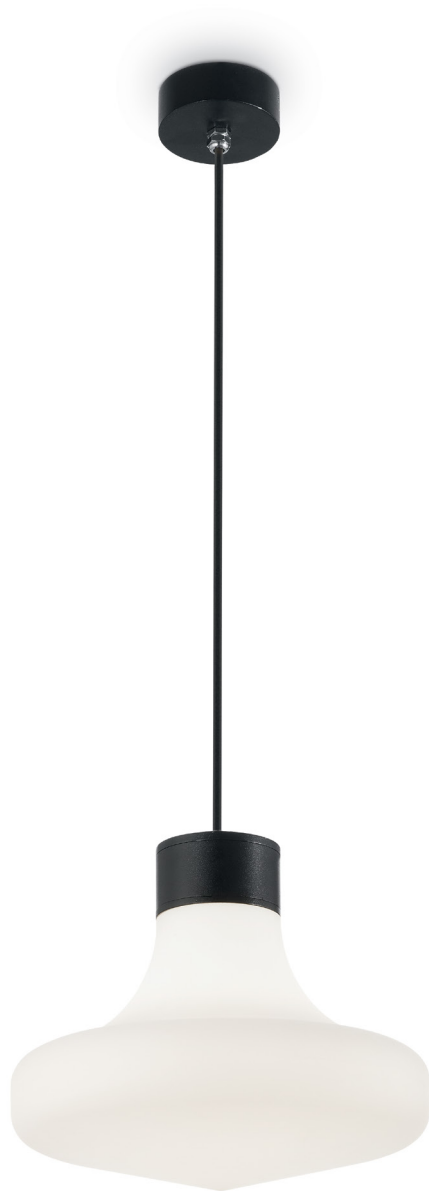

WALL LAMP

Turned die-cast aluminium frame, finished with matt powder coating. Plastic diffuser with matt white finish.

Suggestion

Code	150079
Item name	SOUND SP1 NERO
Insulation class	Class I
IP	44
Power	max 1 x 60W E27
Bulb / LED included	No
Net Weight	1,190 Kg
Volume	0,0232 m ³
Base / Hole	ø 9 cm